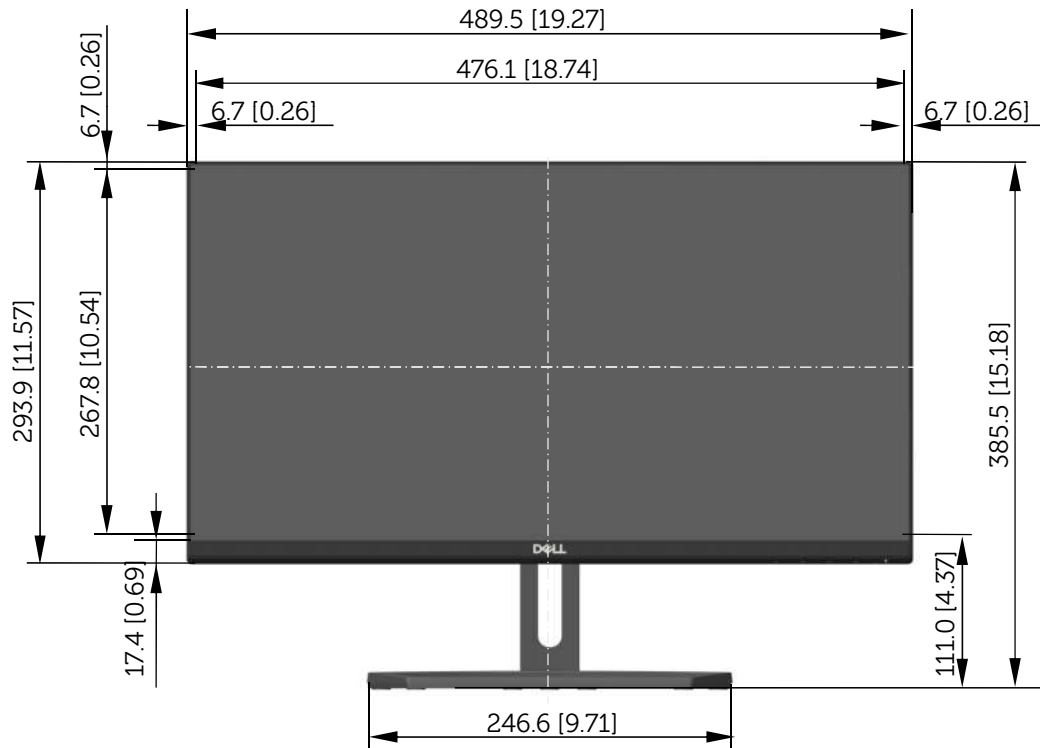

S2218H / S2218M Outline Dimension

Unit: mm (inch)
 Dimension: Nominal
 Scale: Not to scale

Back view of Monitor without stand

S2318H / S2318HX / S2318HN / S2318NX / S2318M Outline Dimension

Unit: mm (inch)
 Dimension: Nominal
 Scale: Not to scale

Back view of Monitor without stand