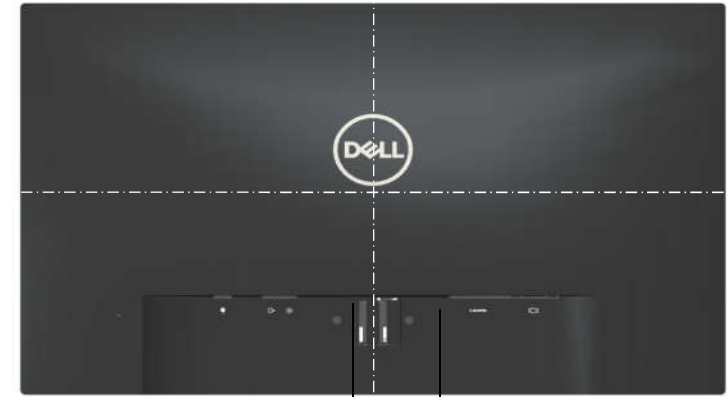

S2218H / S2218M Outline Dimension

Unit: mm (inch)
 Dimension: Nominal
 Scale: Not to scale

Back view of Monitor without stand

S2318H / S2318HX / S2318HN / S2318NX / S2318M Outline Dimension

Unit: mm (inch)
 Dimension: Nominal
 Scale: Not to scale

Back view of Monitor without stand